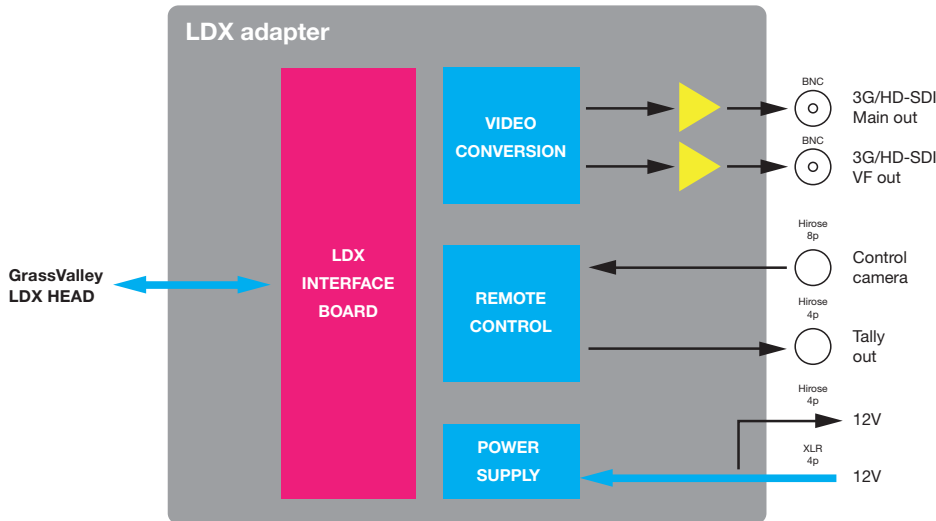

## *COLIBRI LDX INTERFACE*

Compact GrassValley LDX head adapter

### COLIBRI LDX INTERFACE

#### Main features

- ✓ Compact
- ✓ Lightweight
- ✓ Ergonomic
- ✓ Easy-to-use
- ✓ Main connections exposed
  - Video out
  - Viewfinder out
  - Remote control
  - Tally
- ✓ Industry-standard connections
  - 3G/HD-SDI on BNC
  - XLR 4p power supply
- ✓ Can be used with an HDRunner for a compact, light and economic wireless solution

## Block diagram